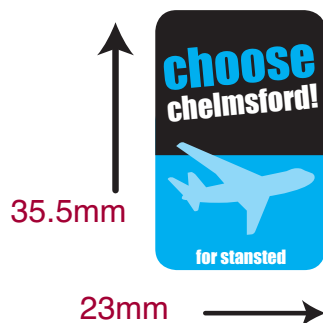

lozenge **variants**

colour version

Please use where possible

mono version

For faxes etc., where a colour version would lose its value.

lozenge **exclusion zone**

creating impact

The lozenge is to have a minimum exclusion zone of 10mm around it's exterior

size is **important**

To ensure legibility, a choose chelmsford lozenge should ideally not appear any smaller than:

- **23mm** wide by **35.5mm** high on A4 and smaller
- **30mm** wide by **46.5mm** high on A3 and larger

lozenge placement

*Not shown to scale

*Not shown to scale

Business card logo is centered so a judgement is made to place lozenge on right.

office stationary

Letter heads, comp slips etc, insure that the choose chelmsford **lozenge** is placed anywhere along the opposite side to your corporate logo.